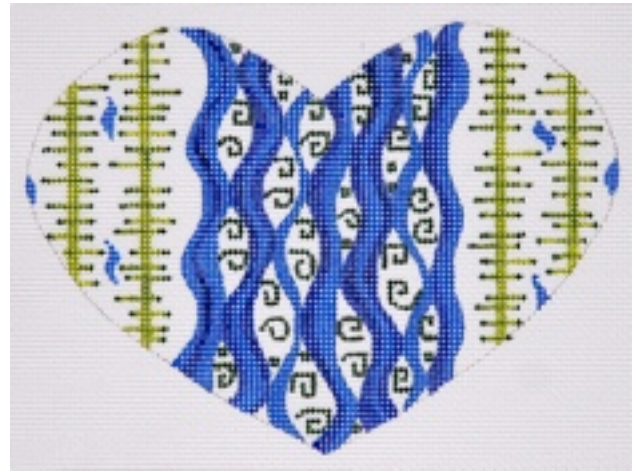

WAVY HEART
6.5 X 5
18 MESH
ID# C01203