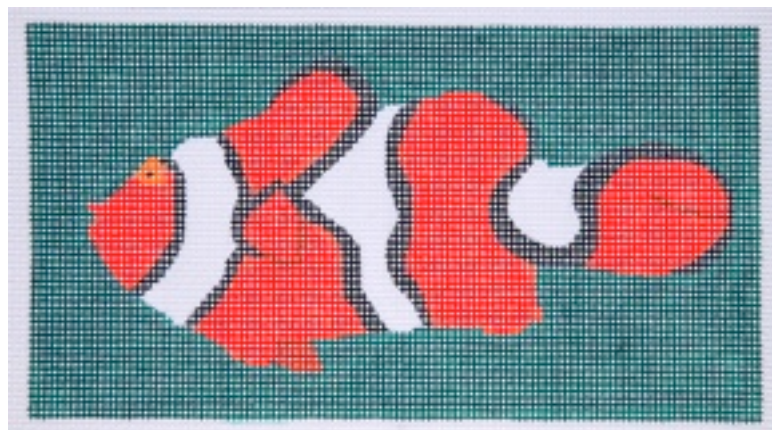

ISLAND BEETLE  
9 X 8  
13 MESH  
ID# C01221

LESSER OF THREE WEEVILS  
22 X 7.5  
18 MESH  
ID# C01222

2012

DIAMOND HEART  
6.5 X 5  
18 MESH  
ID# C01201

CLOWN FISH  
11 X 6  
10 MESH  
ID# C012011

CLOWNIN' AROUND  
8 X 6  
18 MESH  
ID# C01210